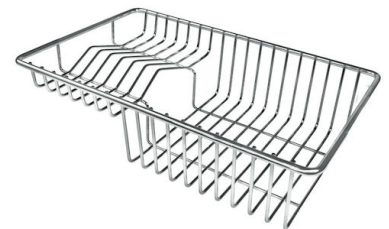

Drainer	No
Width	56 cm
Bowl dimension	500 x 400 mm
Number of bowls	1 bowl
Waste fitting	Drain with automatic PM control

FEATURES

Automatic waste fitting	The waste-fitting with round remote knob is supplied; a practical accessory which makes it unnecessary to get wet in order to drain the water from the bowl.
Basket 3,5" waste fitting	The drain is equipped with a large 3.5" drain, with the practical basket cap that prevents the discharge of solid parts.
Deep bowls	This bowls reach an important depth, over 20 cm, thanks to the advanced production technology, that can be offer great capiciency and practicity in all the washing operations.
Double mixer hole	The large tap counter is already fitted with a series of 2 tap holes. In the second hole it is possible to install the remote control of the automatic drain or, alternatively, a practical soap dispenser.
High thickness	1mm thick steel. A significant thickness, which guarantees the maximum sturdiness and durability.
Perimetral overflow	The overflow is always a security on the Foster sinks that prevents the overflow of water in case of oversights. The perimeter drain solution improves aesthetics thanks to its square and essential shape.
Small radius	Bowls with squared shapes with a modern design and an increased capacity, for a minimal aesthetics connected with an extreme practicity.

Cestello inox
8612 000

Glass chopping board
8631 300

HPDE Chopping board
8657 001

HPDE Twin chopping board
8644 101

Stainless steel plate rack
8100 154

Stainless steel plate rack
8100 303
* only in combination with the accessory
8644 101

Stainless steel plate rack
8100 201

White bowl
8153 100

Graters kit with ring-holder and food collection tray
8159 101
* only in combination with the accessory
8644 101

Stainless steel perforated tray

8151 000