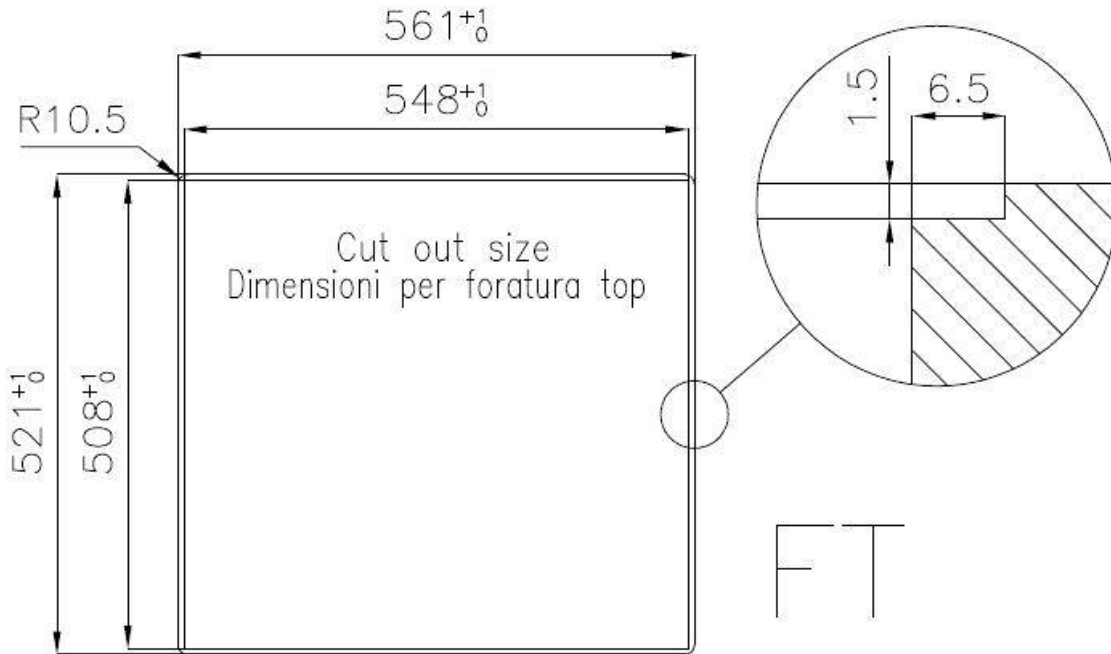

Lavello serie KE cod. 2265/050

FT