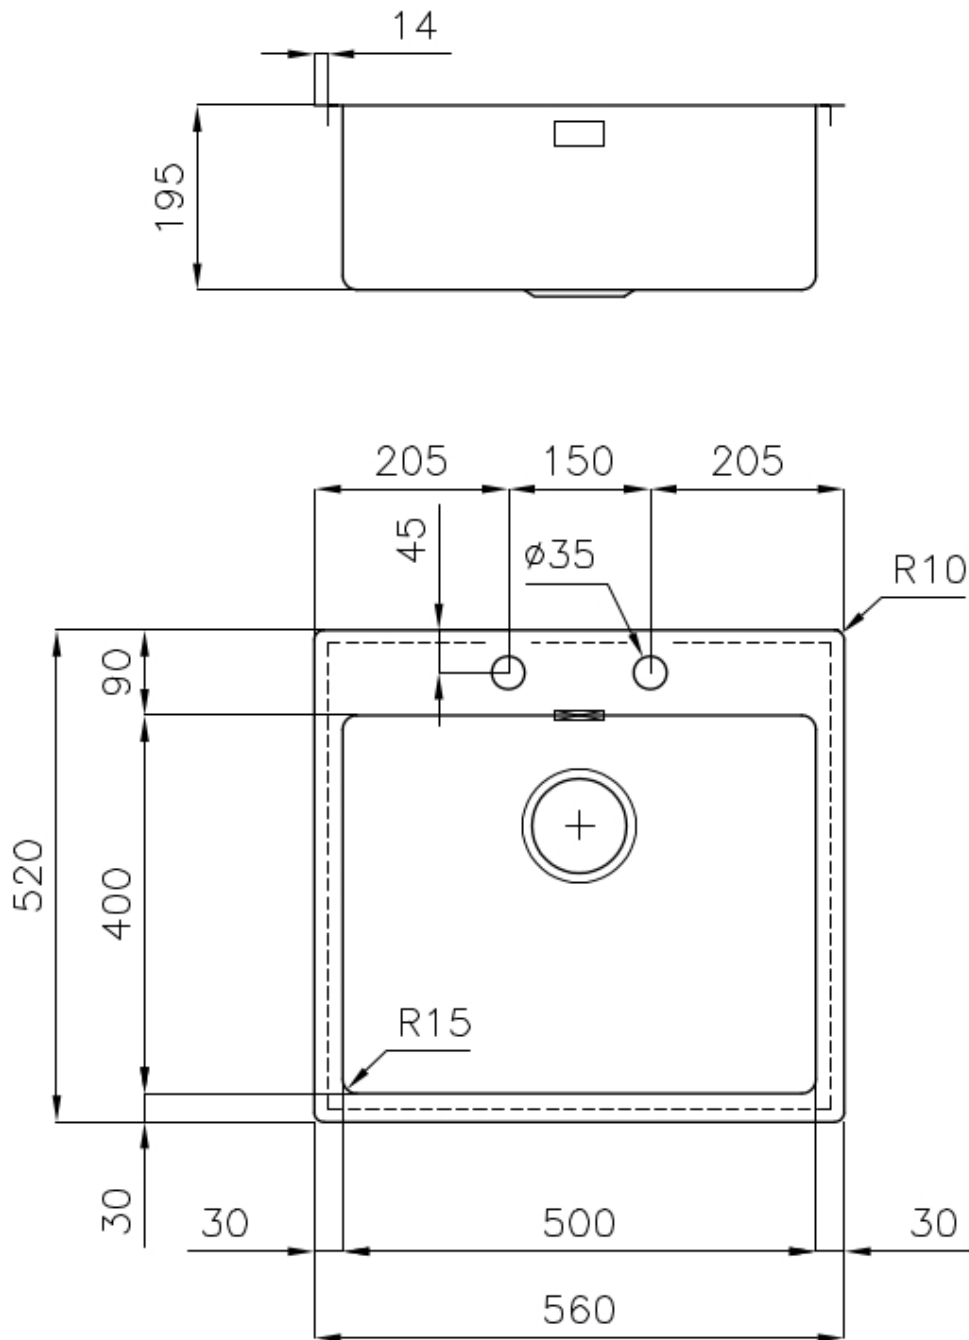

Sink KE Filotop

Kitchen Sinks

Code: 2265 050

DETAILS

Edge/Installation Type	Flush-mount Top-mount
Finish	Foster brushed
Material	AISI 304 stainless steel
Texture	Foster brushed
Base	60 cm
Dimensions	560x520 mm
Standard fittings	Fixing hooks, gasket, drain, overflow and siphon, boxed packing
Mixer holes	2 standard holes
Built-in hole	View technical data sheet

Drainer	No
Width	56 cm
Bowl dimension	500 x 400 mm
Number of bowls	1 bowl
Waste fitting	Drain with automatic PM control

FEATURES

Automatic waste fitting	The waste-fitting with round remote knob is supplied; a practical accessory which makes it unnecessary to get wet in order to drain the water from the bowl.
Basket 3,5" waste fitting	The drain is equipped with a large 3.5" drain, with the practical basket cap that prevents the discharge of solid parts.
Deep bowls	This bowls reach an important depth, over 20 cm, thanks to the advanced production technology, that can be offer great capiciency and practicity in all the washing operations.
Double mixer hole	The large tap counter is already fitted with a series of 2 tap holes. In the second hole it is possible to install the remote control of the automatic drain or, alternatively, a practical soap dispenser.
High thickness	1mm thick steel. A significant thickness, which guarantees the maximum sturdiness and durability.
Perimetral overflow	The overflow is always a security on the Foster sinks that prevents the overflow of water in case of oversights. The perimeter drain solution improves aesthetics thanks to its square and essential shape.
Small radius	Bowls with squared shapes with a modern design and an increased capacity, for a minimal aesthetics connected with an extreme practicity.

TECHNICAL DATA

Lavello serie KE cod. 2265/050

FT

FTS

GALLERY

EQUIPMENT

Automatic waste fitting - PM
8407 113

OPTIONAL ACCESSORIES