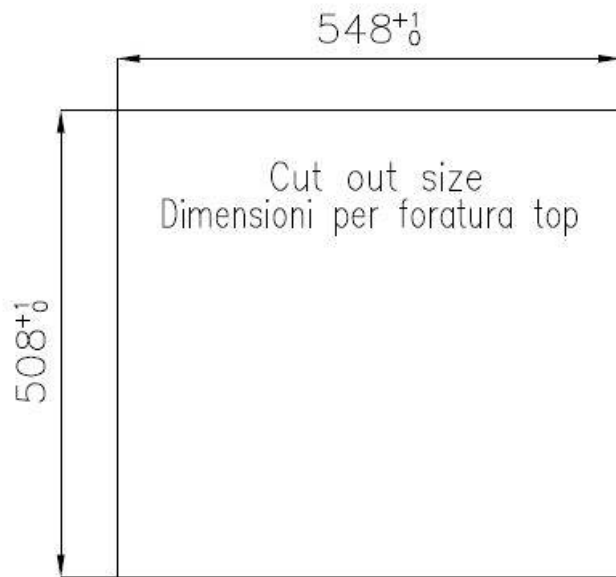

Lavello serie KE cod. 2265/050

FT

FTS

GALLERY